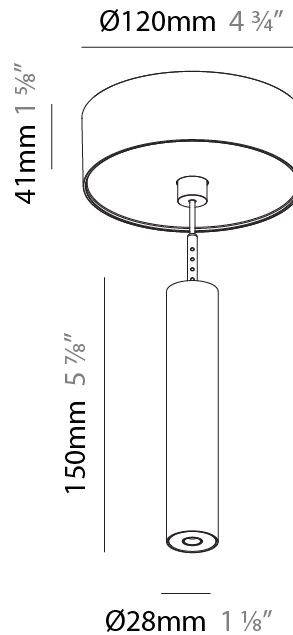

Series: Hangover
Subseries: Hangover Plug Monopoint Surface Canopy
Brand: Prolicht
Division: Architectural
Mounting Type: Suspension
Mounting Location: Ceiling
Subcategory: Pendant

PHYSICAL

Shape: Cylinder
Diameter (mm): 28
Diameter (in): 1 1/8
Height (mm): 150
Height (in): 5 7/8
Max. Overall Height (mm): 2150
Max. Overall Height (in): 84 3/8
Light Distribution: Downlight
Weight (kg): 0.422
Weight (lbs): 0.93
Fixture Finish: SSR / BKV / CWI / CRY / HAB / LAG / UFT / ITA / RUA / RUR / MIC / FTG / MYG / TWT / LOD / PUS / FRO / FUP / KIA / POP / BLS / SPG / MEY / GOH / GUM / CHC / COM / ABZ / JAG / OBR / MOS / ROR
Fixture Material: Aluminum
Cable Details: 2000mm or 4000mm Black Cable

ELECTRICAL

Lamp Type: LED (Zhaga Standard)
Input Wattage (W): 6.6
Total Output Wattage (W): 6
Dimming: Tri-Mode (Non-Dimming and Phase Dimming (120Vac only) and 0-10V Dimming)
Driver Included: Yes
Driver Location: External
Driver Type: Constant Current - Universal
Driver Class: Class 2
Housing: ENCP3 w/Quick Connect
Input Voltage (V): 120 - 277
Constant Current (MA): 500

LED

Number of LEDs: 1
Color Temperature (°K): 2700 / 3000 / 4000
Max. Delivered Lumen (lm): 330 / 360 / 380
CRI: >90 CRI
Efficiency (%): 86
Lamp Life (hrs): 50000
Upon Request: ***3500K available in minimum quantities (larger quantities upon request)

OPTICAL

Optic°: 24 / 32 / 34 / 55 / 58

RATINGS AND CERTIFICATIONS

Certified By: Certified for North American Standards
IP rating: IP20