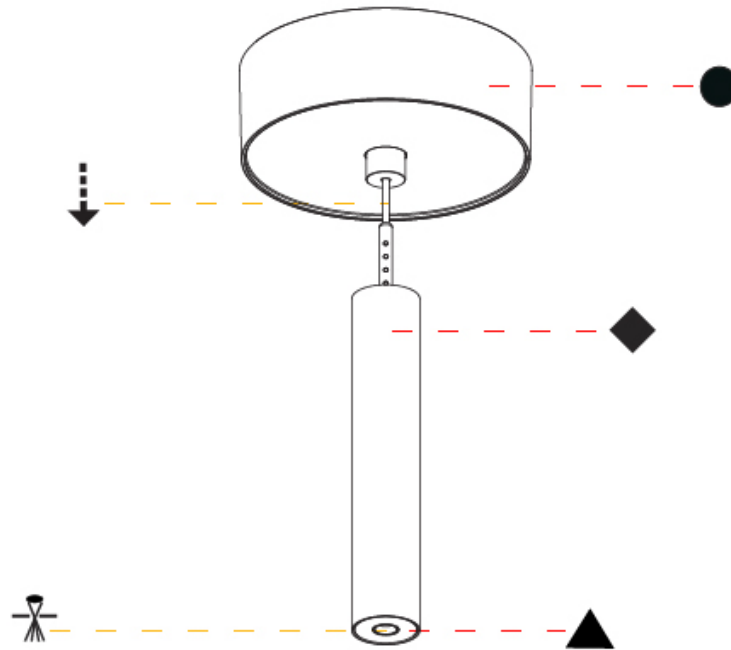

Shape: Cylinder
 Diameter (mm): 28
 Diameter (in): 1 1/8
 Height (mm): 150
 Height (in): 5 7/8
 Max. Overall Height (mm): 2150
 Max. Overall Height (in): 84 3/8
 Light Distribution: Downlight
 Weight (kg): 0.422
 Weight (lbs): 0.93
 Fixture Finish: SSR / BKV / CWI / CRY / HAB / LAG / UFT / ITA / RUA / RUR / MIC / FTG / MYG / TWT / LOD / PUS / FRO / FUP / KIA / POP / BLS / SPG / MEY / GOH / GUM / CHC / COM / ABZ / JAG / OBR / MOS / ROR
 Fixture Material: Aluminum
 Cable Details: 2000mm or 4000mm Black Cable

OPTICAL

Optic°: 24 / 32 / 34 / 55 / 58

RATINGS AND CERTIFICATIONS

Certified By: Certified for North American Standards
 IP rating: IP20

HANGOVER PLUG MONOPOINT SURFACE CANOPY SUSPENSION

A30824-

PROJECT	_____
TYPE	_____
SPECIFIER	_____
QUANTITY	_____
DATE	_____