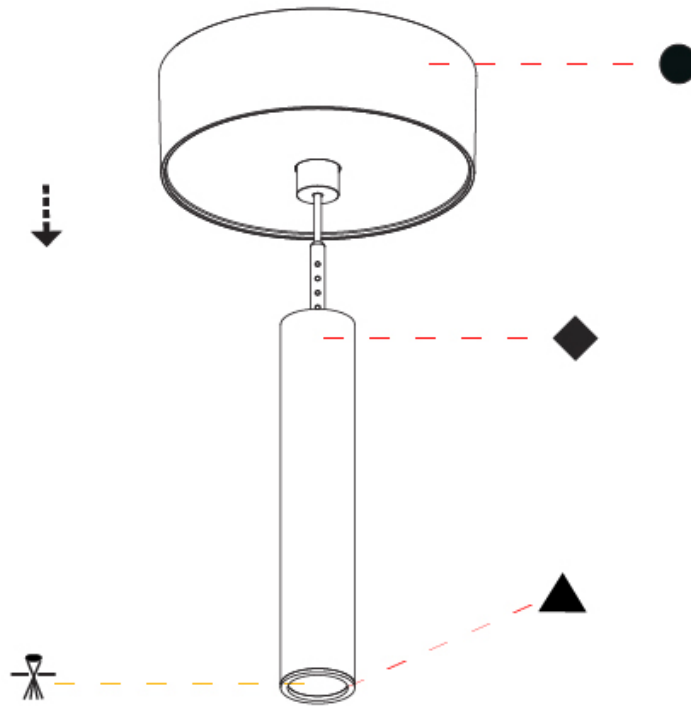

Shape: Cylinder
 Diameter (mm): 28
 Diameter (in): 1 1/8
 Height (mm): 150
 Height (in): 11 13/16
 Max. Overall Height (mm): 2150
 Max. Overall Height (in): 84 5/8
 Light Distribution: Downlight
 Weight (kg): 0.422
 Weight (lbs): 0.93
 Diffuser: Shine Ring - Opal / Yellow / Orange / Red / Blue / Green
 Fixture Finish: SSR / BKV / CWI / CRY / HAB / LAG / UFT / ITA / RUA / RUR / MIC / FTG / MYG / TWT / LOD / PUS / FRO / FUP / KIA / POP / BLS / SPG / MEY / GOH / GUM / CHC / COM / ABZ / JAG / OBR / MOS / ROR
 Fixture Material: Aluminum
 Cable Details: 2000mm or 4000mm Cable - Color 01 to 10

OPTICAL

Optic°: 24 / 32 / 58

RATINGS AND CERTIFICATIONS

Certified By: Certified for North American Standards
 IP rating: IP20

HANGOVER PLUG SHINE MONOPOINT SURFACE CANOPY SUSPENSION

A30847-

PROJECT
TYPE
SPECIFIER
QUANTITY
DATE