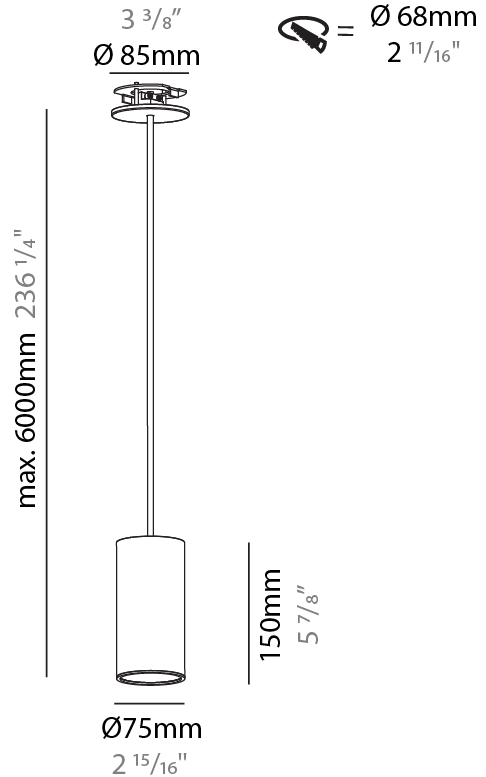

PHYSICAL

Shape: Cylinder
Diameter (mm): 75
Diameter (in): 2 ¹⁵/₁₆
Height (mm): 150
Height (in): 5 ⁷/₈
Max. Overall Height (mm): 2150
Max. Overall Height (in): 84 ⁵/₈
Light Distribution: Direct / Indirect
Diffuser: Shine Ring 0-6
Fixture Finish: SSR / BKV / CWI / CRY / HAB / LAG / UFT / ITA / RUA / RUR / MIC / FTG / MYG / TWT / LOD / PUS / FRO / FUP / KIA / POP / BLS / SPG / MEY / GOH / GUM / CHC / COM / ABZ / JAG / OBR / MOS / ROR
Fixture Material: Aluminum
Cable Details: 2000mm / 6000mm Cable in White / Black / Orange / Red
Cut-out Measurements: 68mm / 2 11/16"

ELECTRICAL

Lamp Type: LED (Zhaga Standard)
Input Wattage (W): 10.9
Total Output Wattage (W): 9
Dimming: Tri-Mode (Non-Dimming and Phase Dimming (120Vac only) and 0-10V Dimming)
Driver Included: Yes
Driver Location: External
Driver Type: Constant Current - Universal
Driver Class: Class 2
Housing: ENCP3 w/Quick Connect
Input Voltage (V): 120 - 277
Constant Current (MA): 500

LED

Number of LEDs: 1
Color Temperature (°K): 2700 / 3000 / 4000
Max. Delivered Lumen (lm): 923
CRI: >90 CRI
Lamp Life (hrs): 50000
Upon Request: ***3500K available in minimum quantities (larger quantities upon request)

OPTICAL

Reflector: 18 / 36 / 52

RATINGS AND CERTIFICATIONS

Certified By: Certified for North American Standards
IP rating: IP20